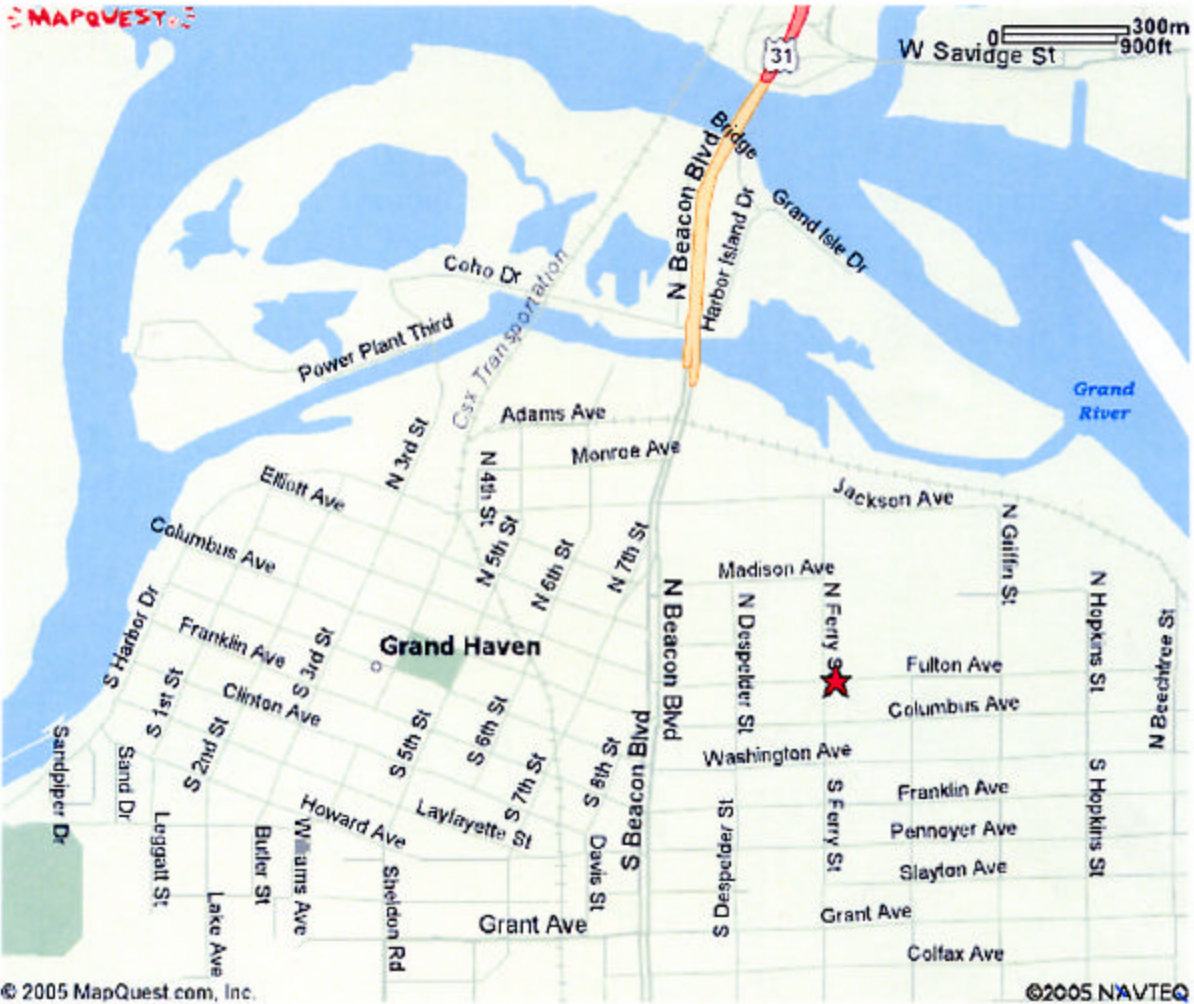

# MAPQUEST

1111 Fulton St  
Grand Haven MI  
49417-1569 US

## Notes:

From North: Turn left at first light  
(Jackson Ave.) then right on N. Ferry.  
From South: Turn right on Fulton.

Training site is on corner of N. Ferry  
and Fulton.

**NAVTEQ ON BOARD** All rights reserved. Use Subject to License/Copyright

This map is informational only. No representation is made or warranty given as to its content. User assumes all risk of use. MapQuest and its suppliers assume no responsibility for any loss or delay resulting from such use.